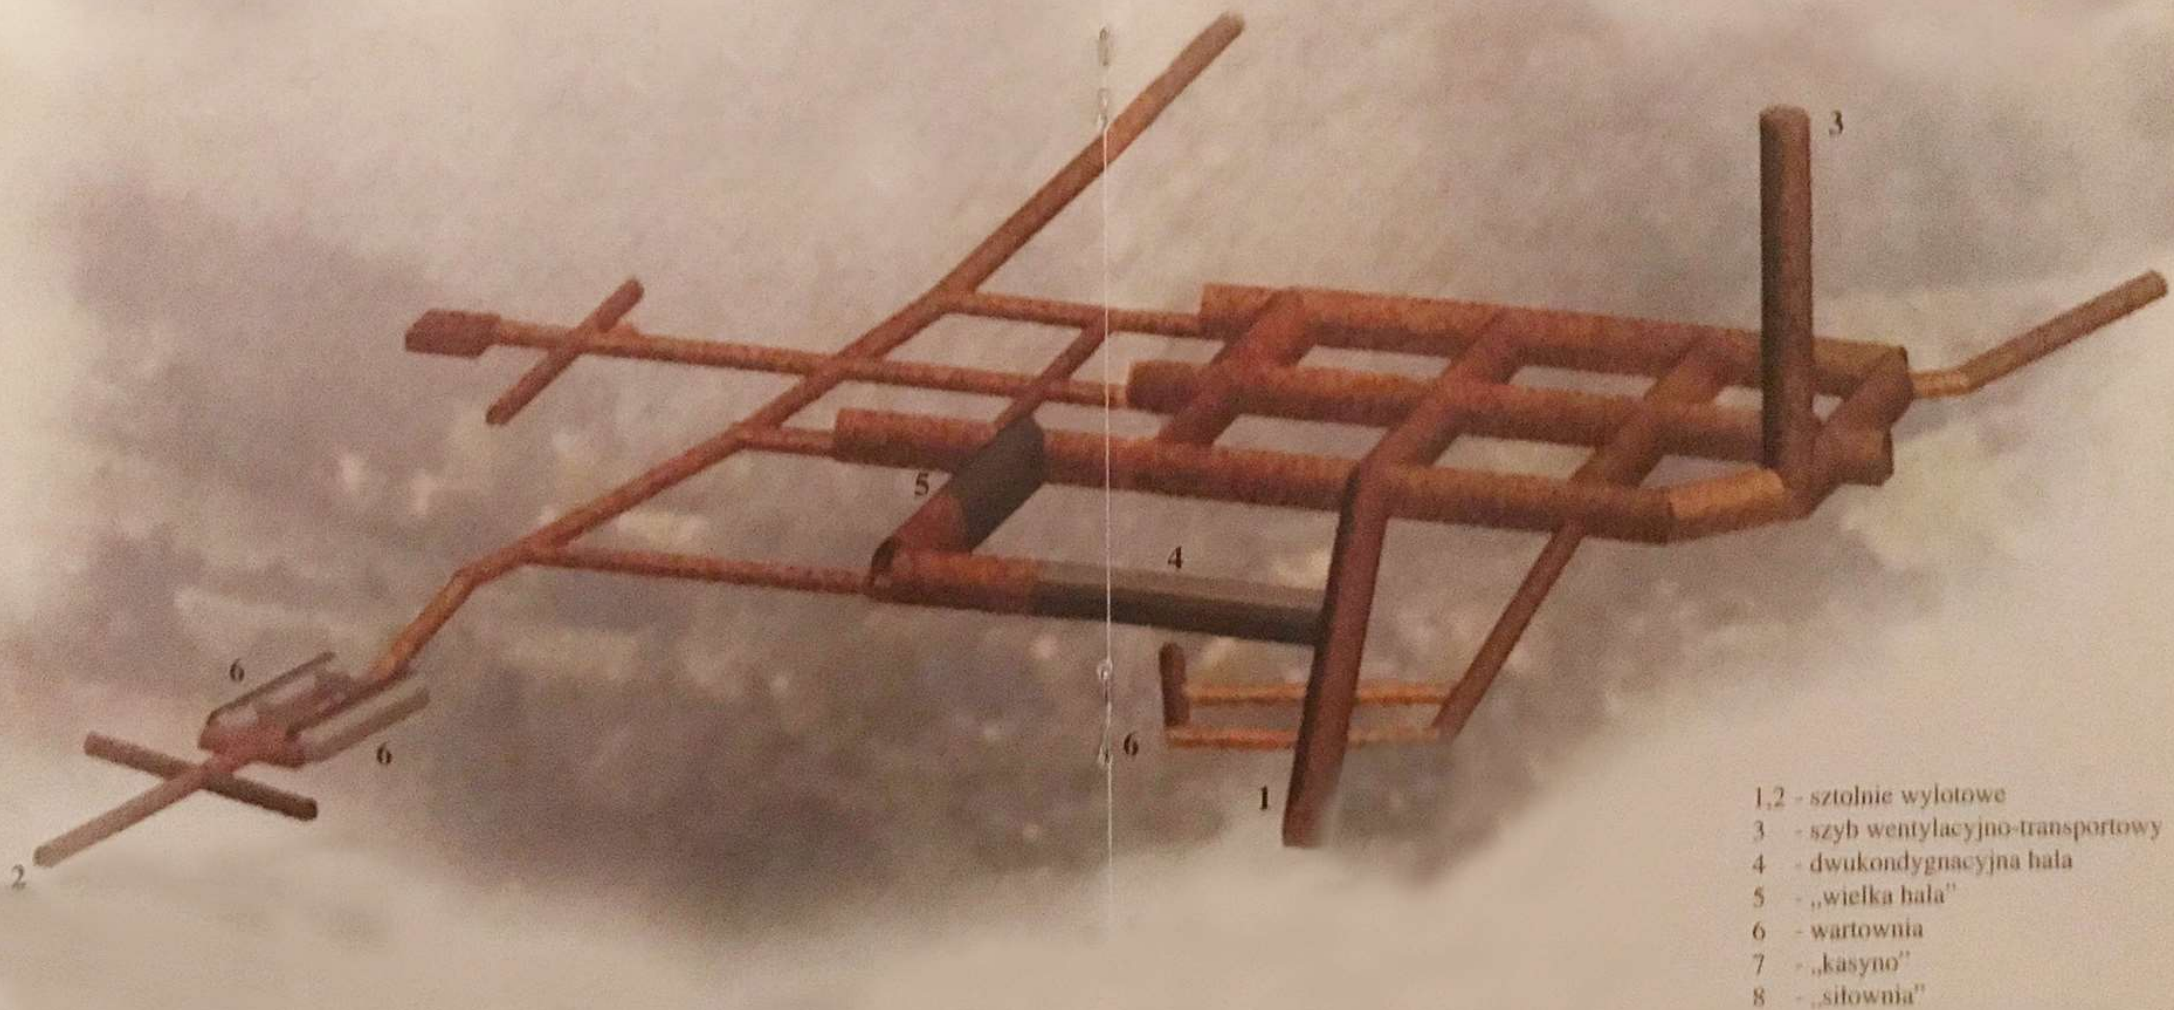

KOMPLEKS OSÓWKA - PLAN PODZIEMI